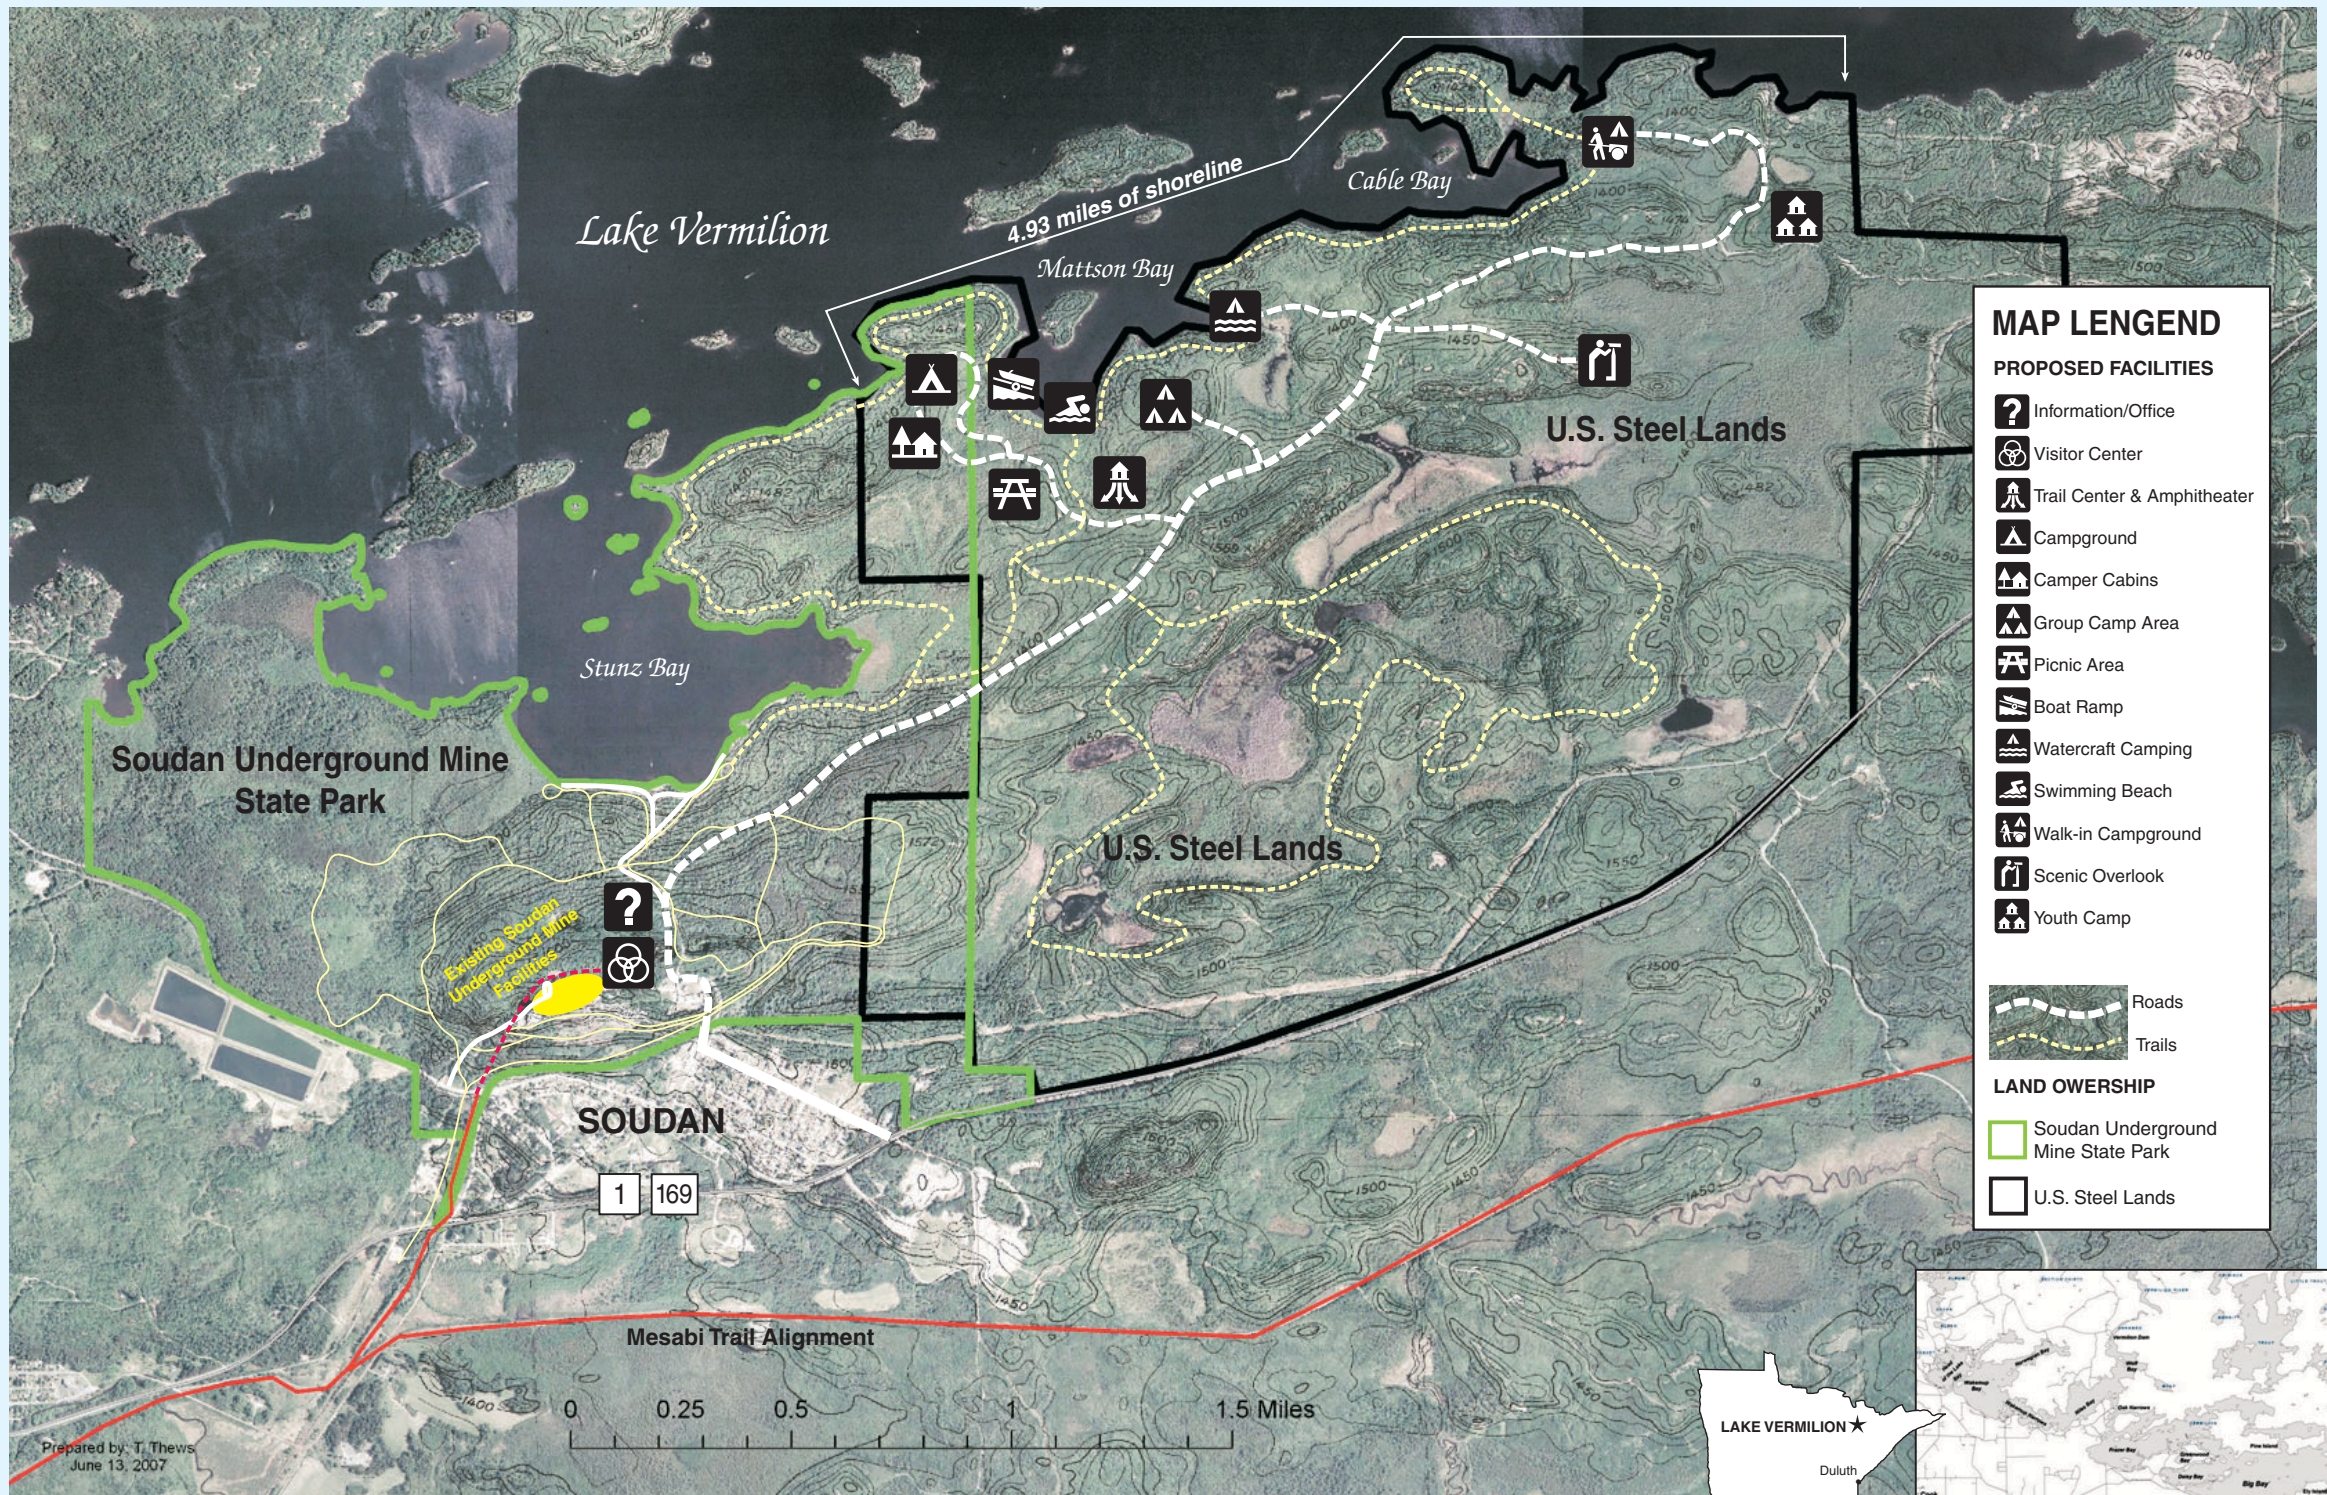

Lake Vermilion

Conceptual State Park Development

Note: Final plan will be determined with public input.

MAP LENGEND

PROPOSED FACILITIES

- Information/Office
- Visitor Center
- Trail Center & Amphitheater
- Campground
- Camper Cabins
- Group Camp Area
- Picnic Area
- Boat Ramp
- Watercraft Camping
- Swimming Beach
- Walk-in Campground
- Scenic Overlook
- Youth Camp

- Roads
- Trails

LAND OWERSHIP

- Soudan Underground Mine State Park
- U.S. Steel Lands

Minnesota Department of Natural Resources
Division of Parks & Recreation

LAKE VERMILION ★

Duluth

Minneapolis/
St. Paul

Local area & project site.