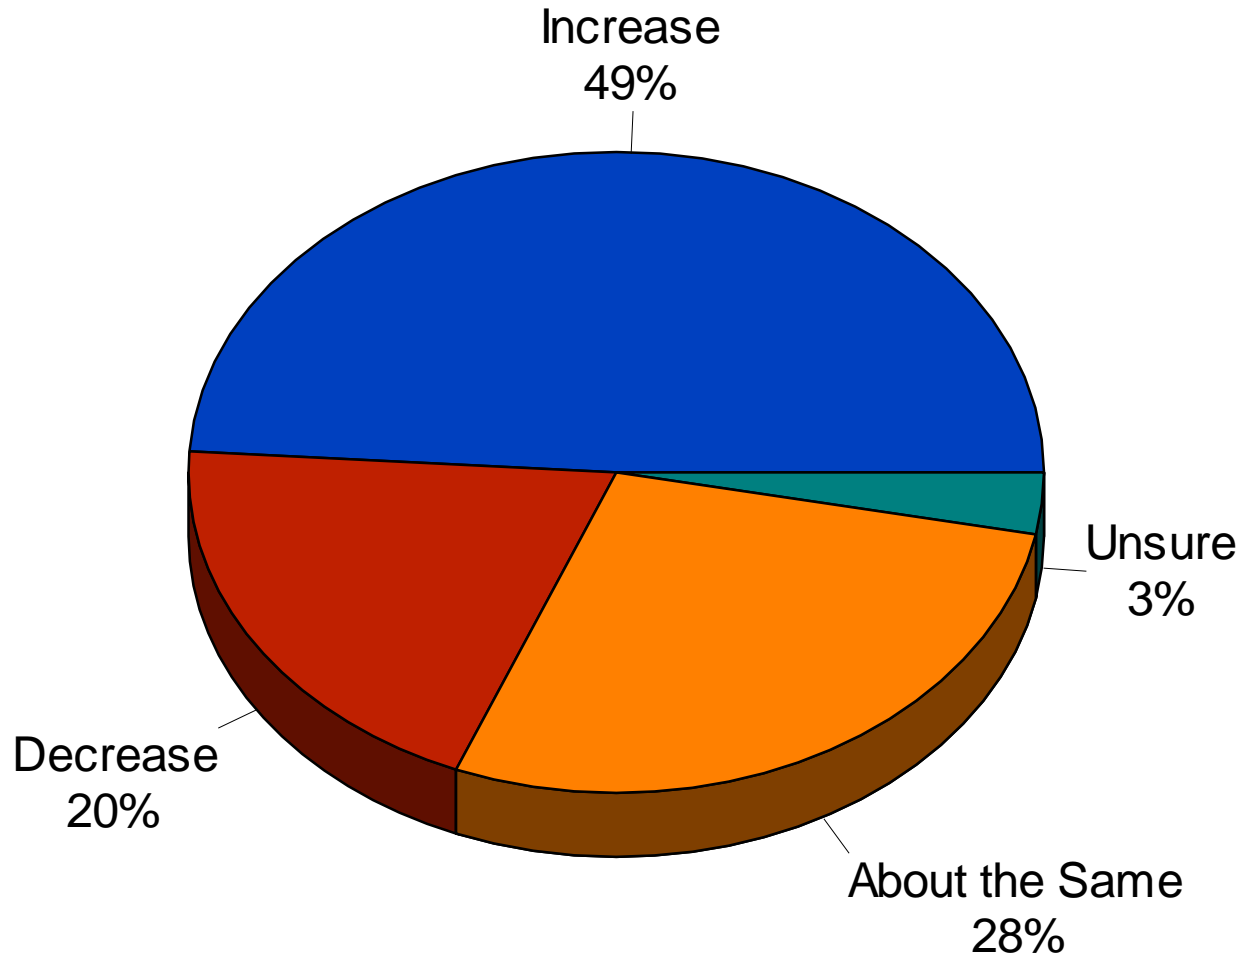

Charter School Opportunities

2014 Association of Metropolitan School Districts