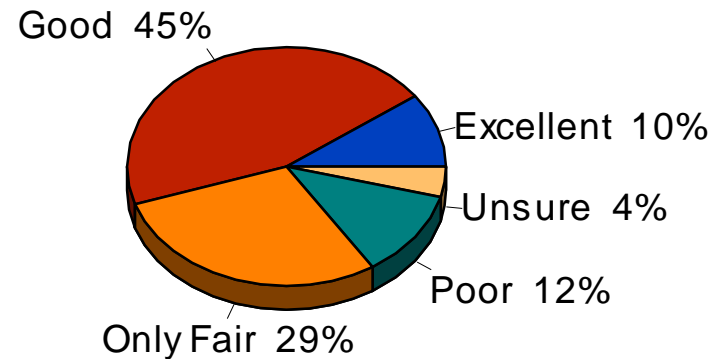

2014

1974

Automatic Renewal of Existing School Referenda

2014 Association of Metropolitan School Districts

Increase Drop-Out Age to 17

2014 Association of Metropolitan School Districts

High School Graduation Test