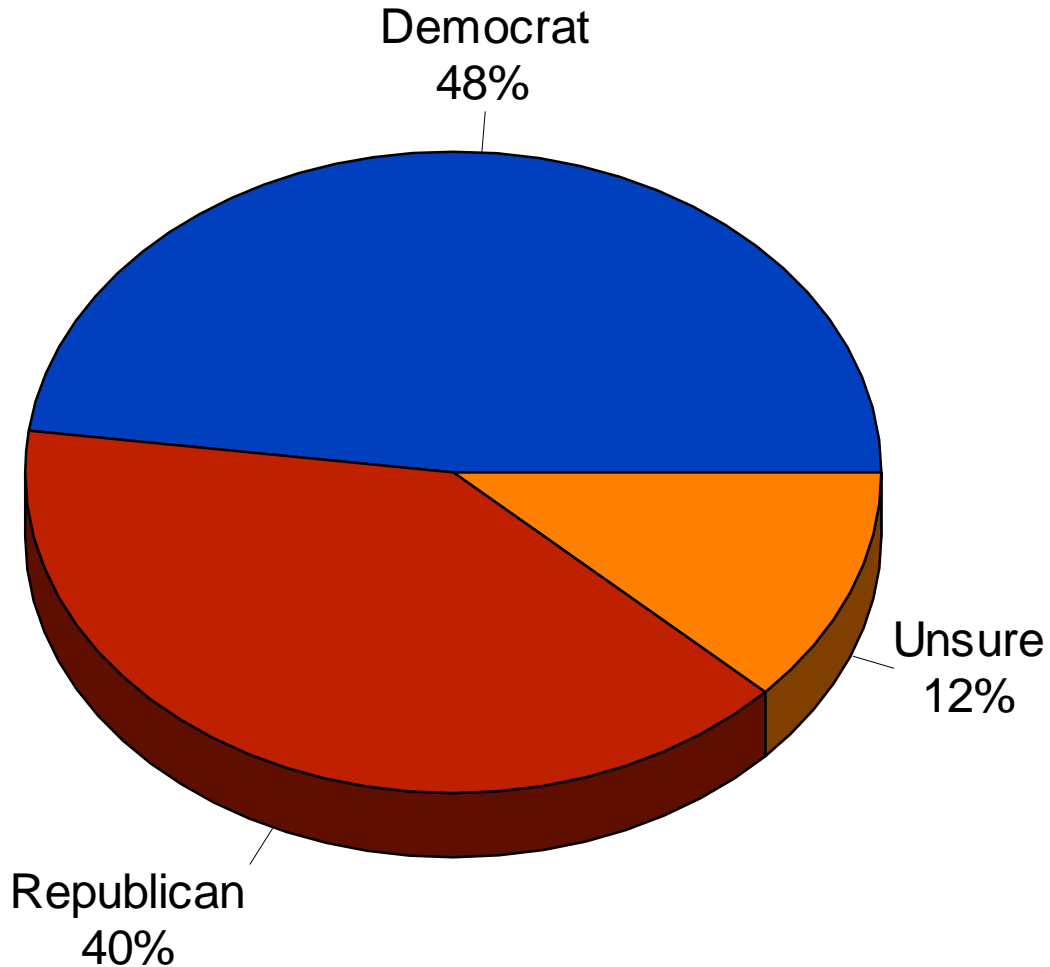

State Legislature

2014 Association of Metropolitan School Districts