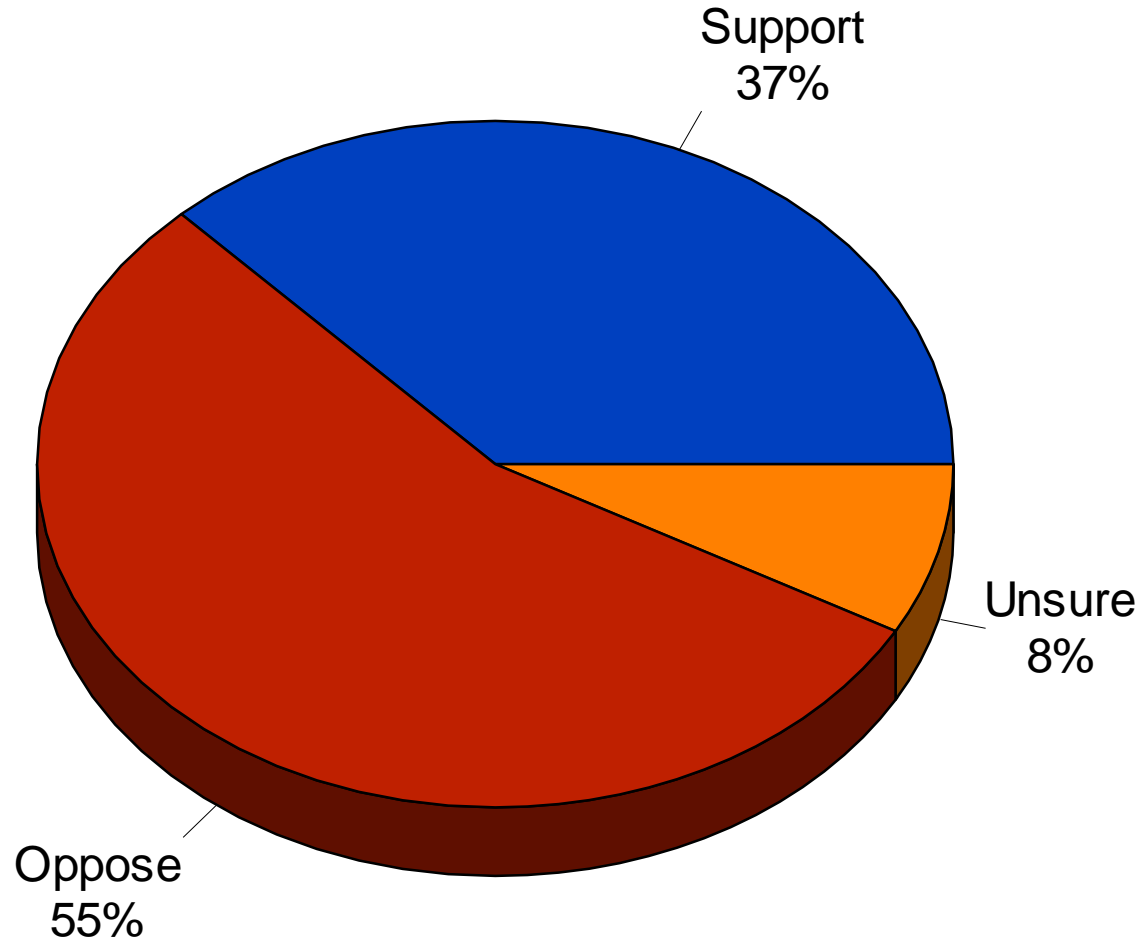

2014

1974

Automatic Renewal of Existing School Referenda

2014 Association of Metropolitan School Districts

Increase Drop-Out Age to 17

2014 Association of Metropolitan School Districts

High School Graduation Test