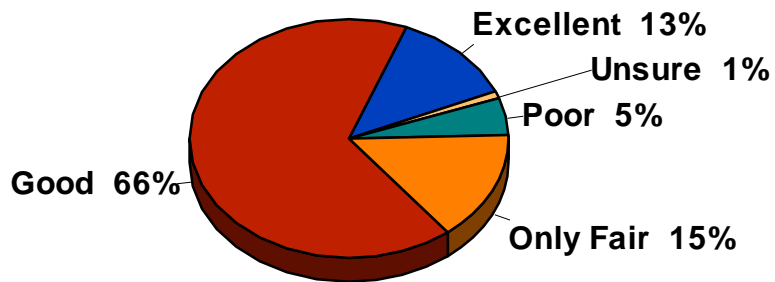

2014

1974

Automatic Renewal of Existing School Referenda

2014 Association of Metropolitan School Districts

Increase Drop-Out Age to 17

2014 Association of Metropolitan School Districts

High School Graduation Test