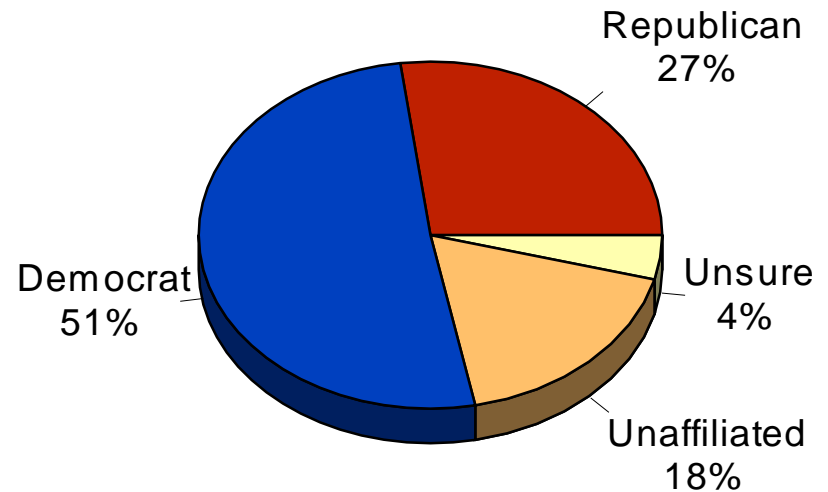

Party Identification

2014 Association of Metropolitan School Districts

2014

1974