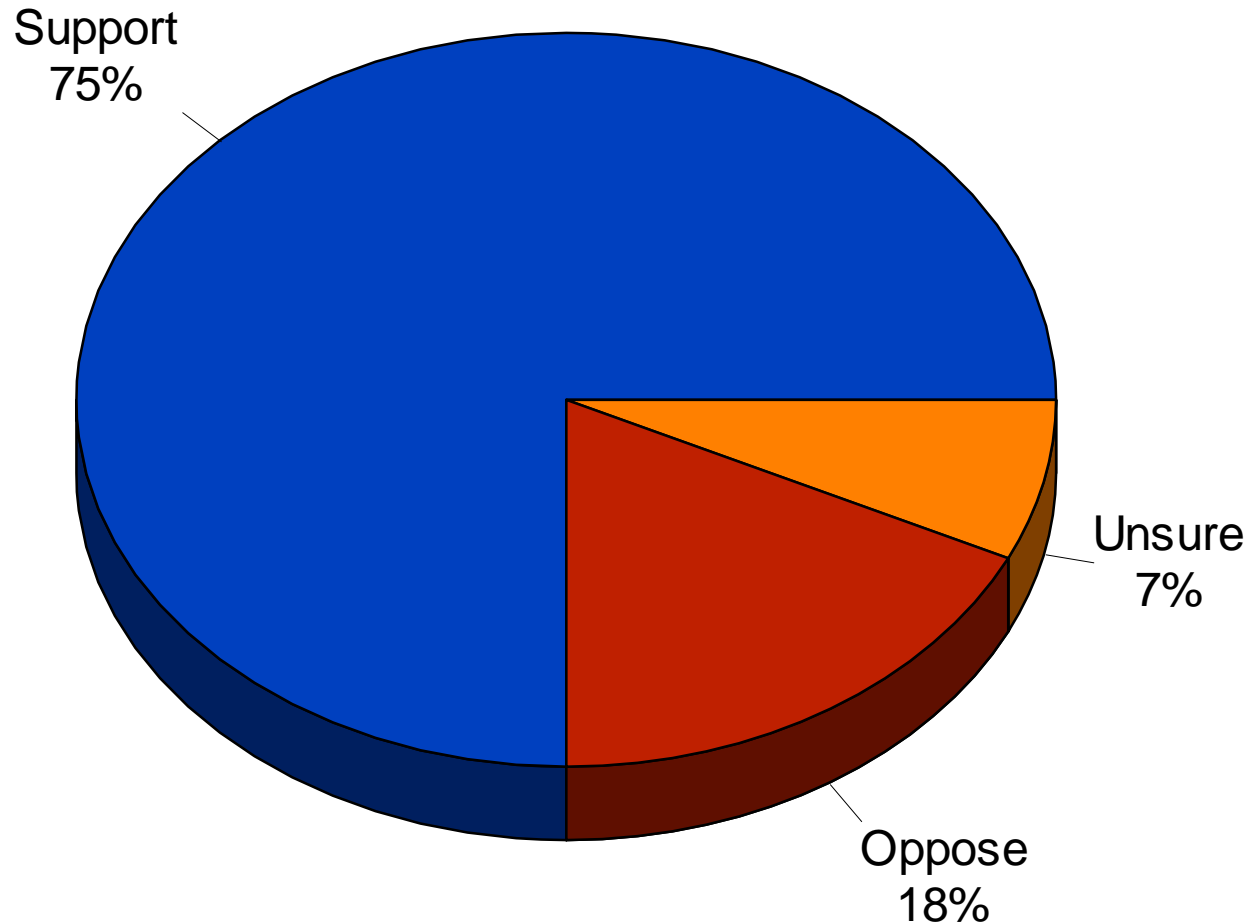

High School Graduation Test

2014 Association of Metropolitan School Districts