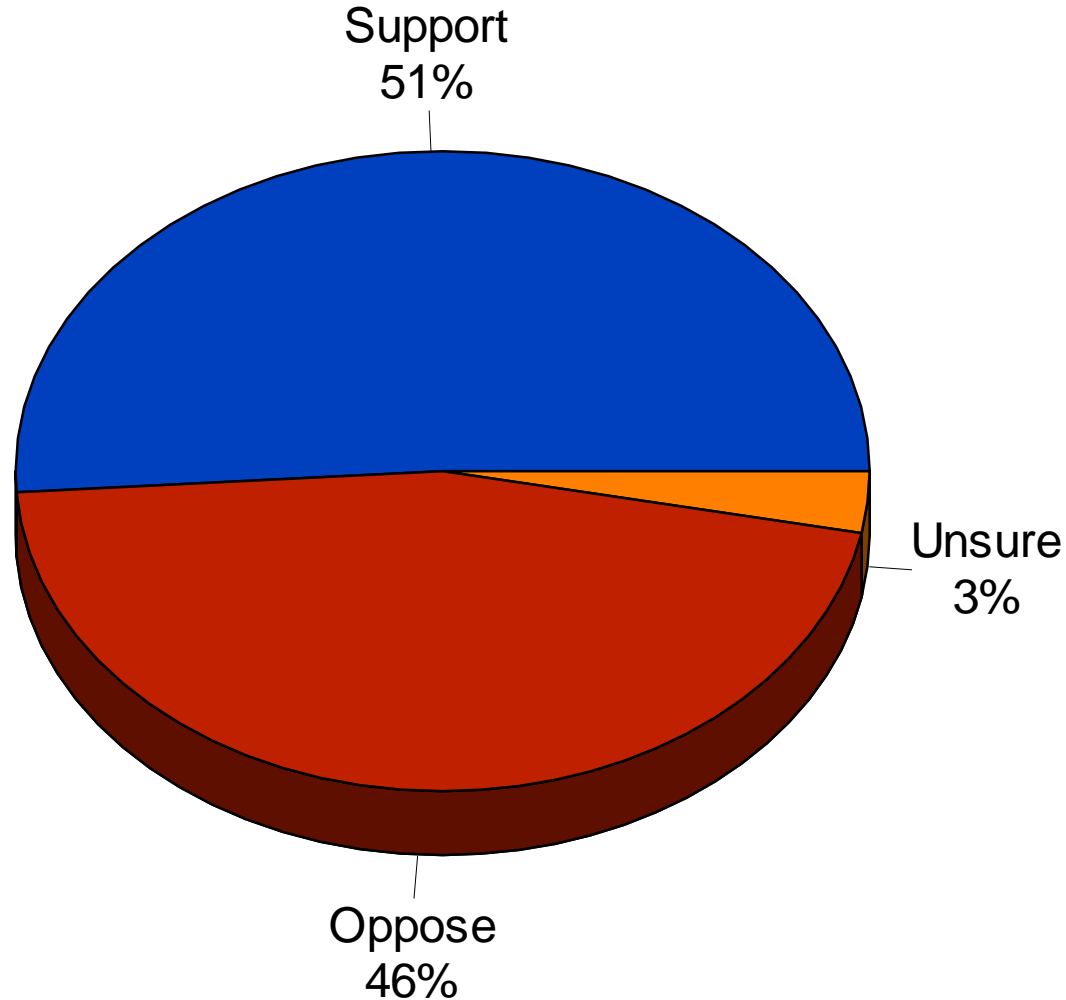

2014

1974

Automatic Renewal of Existing School Referenda

2014 Association of Metropolitan School Districts

Increase Drop-Out Age to 17

2014 Association of Metropolitan School Districts

High School Graduation Test